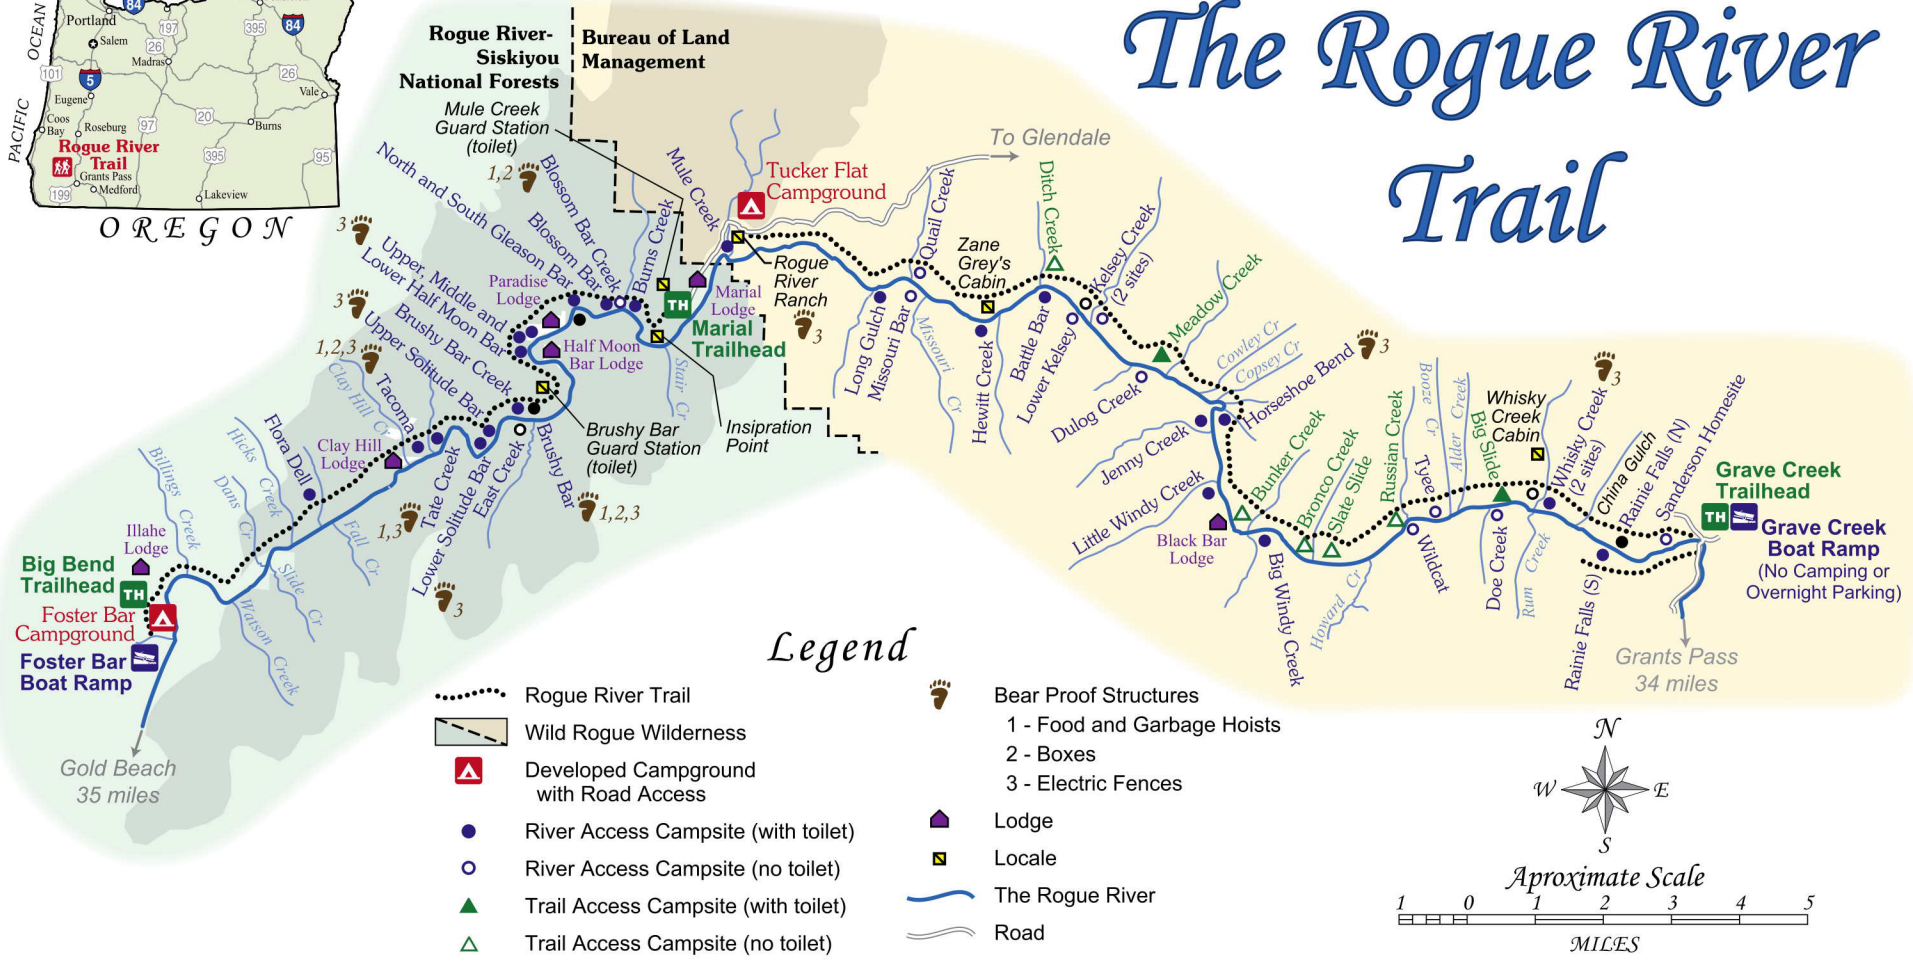

# The Rogue River Trail

OREGON

## Legend

- Rogue River Trail
- Wild Rogue Wilderness
- Developed Campground with Road Access
- River Access Campsite (with toilet)
- River Access Campsite (no toilet)
- Trail Access Campsite (with toilet)
- Trail Access Campsite (no toilet)
- Bear Proof Structures
  - 1 - Food and Garbage Hoists
  - 2 - Boxes
  - 3 - Electric Fences
- Lodge
- Locale
- The Rogue River
- Road

## Trail Mileage from Grave Creek

\* Public Toilet at Site